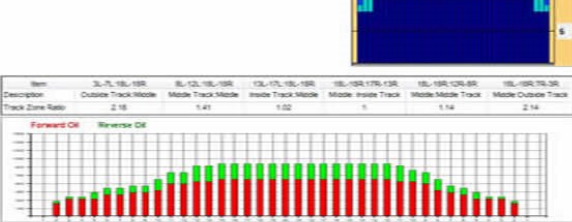

Currently in progress - JOIN TODAY